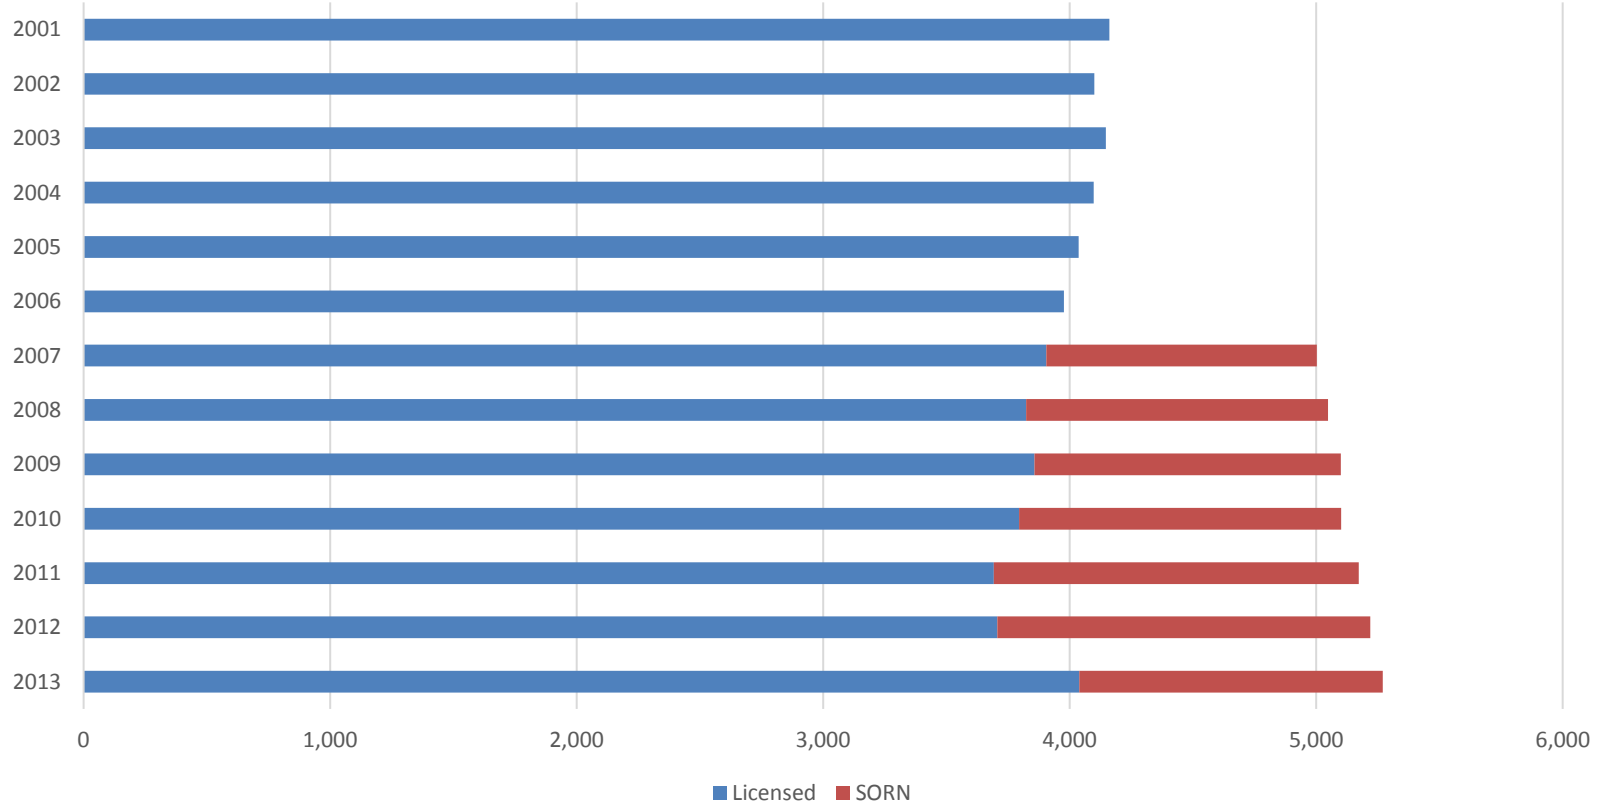

Licensed Machines in the UK

AJS Classic - Licensed and SORN

Matchless Classic - Licensed and SORN

AJS Modern - Licensed and SORN