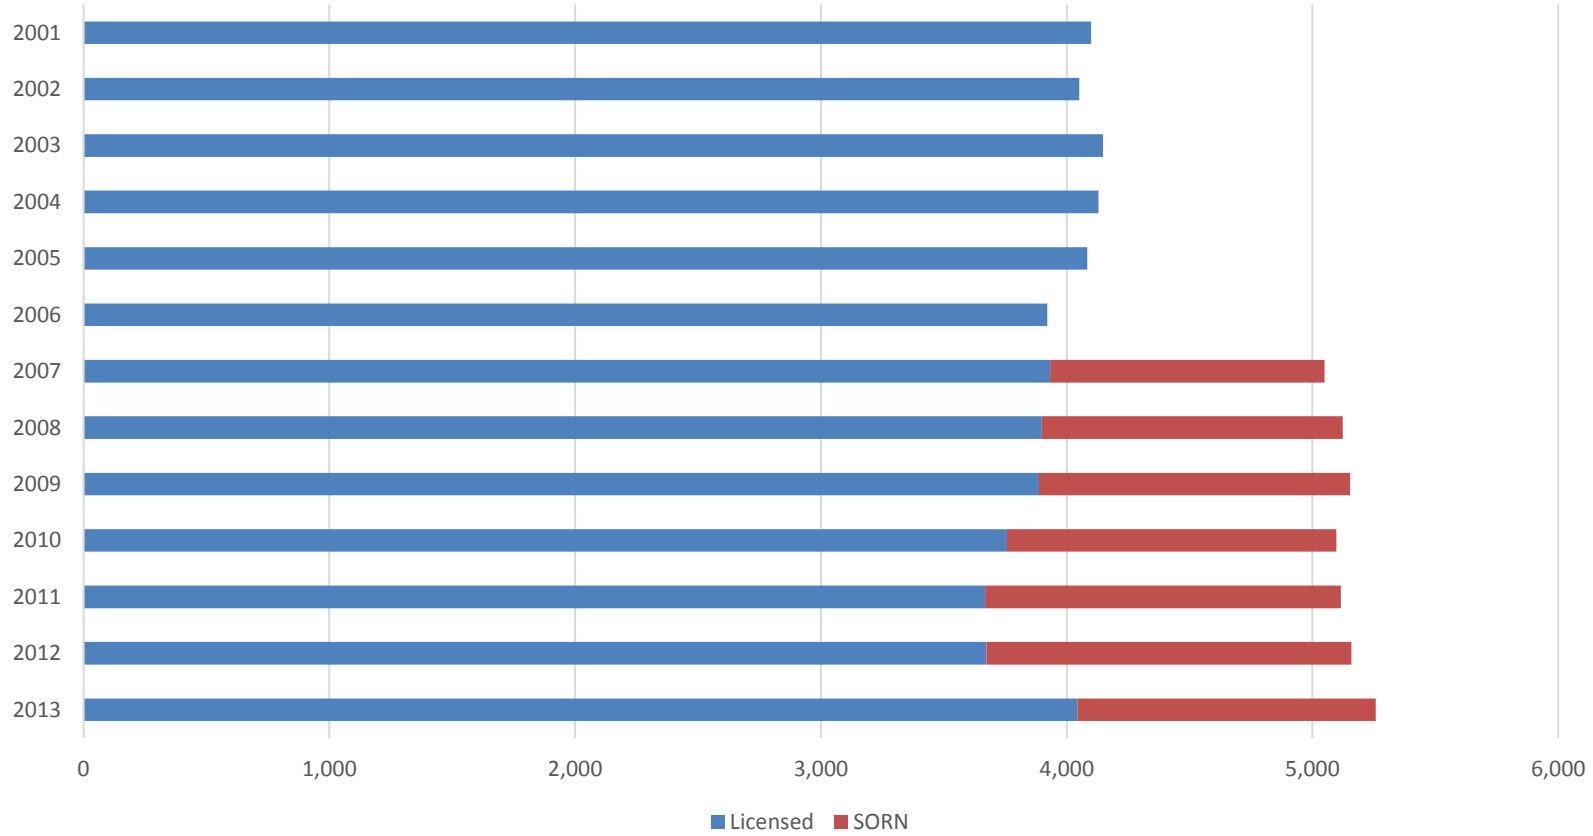

Licensed Machines in the UK

AJS Classic - Licensed and SORN

Matchless Classic - Licensed and SORN

AJS Modern - Licensed and SORN