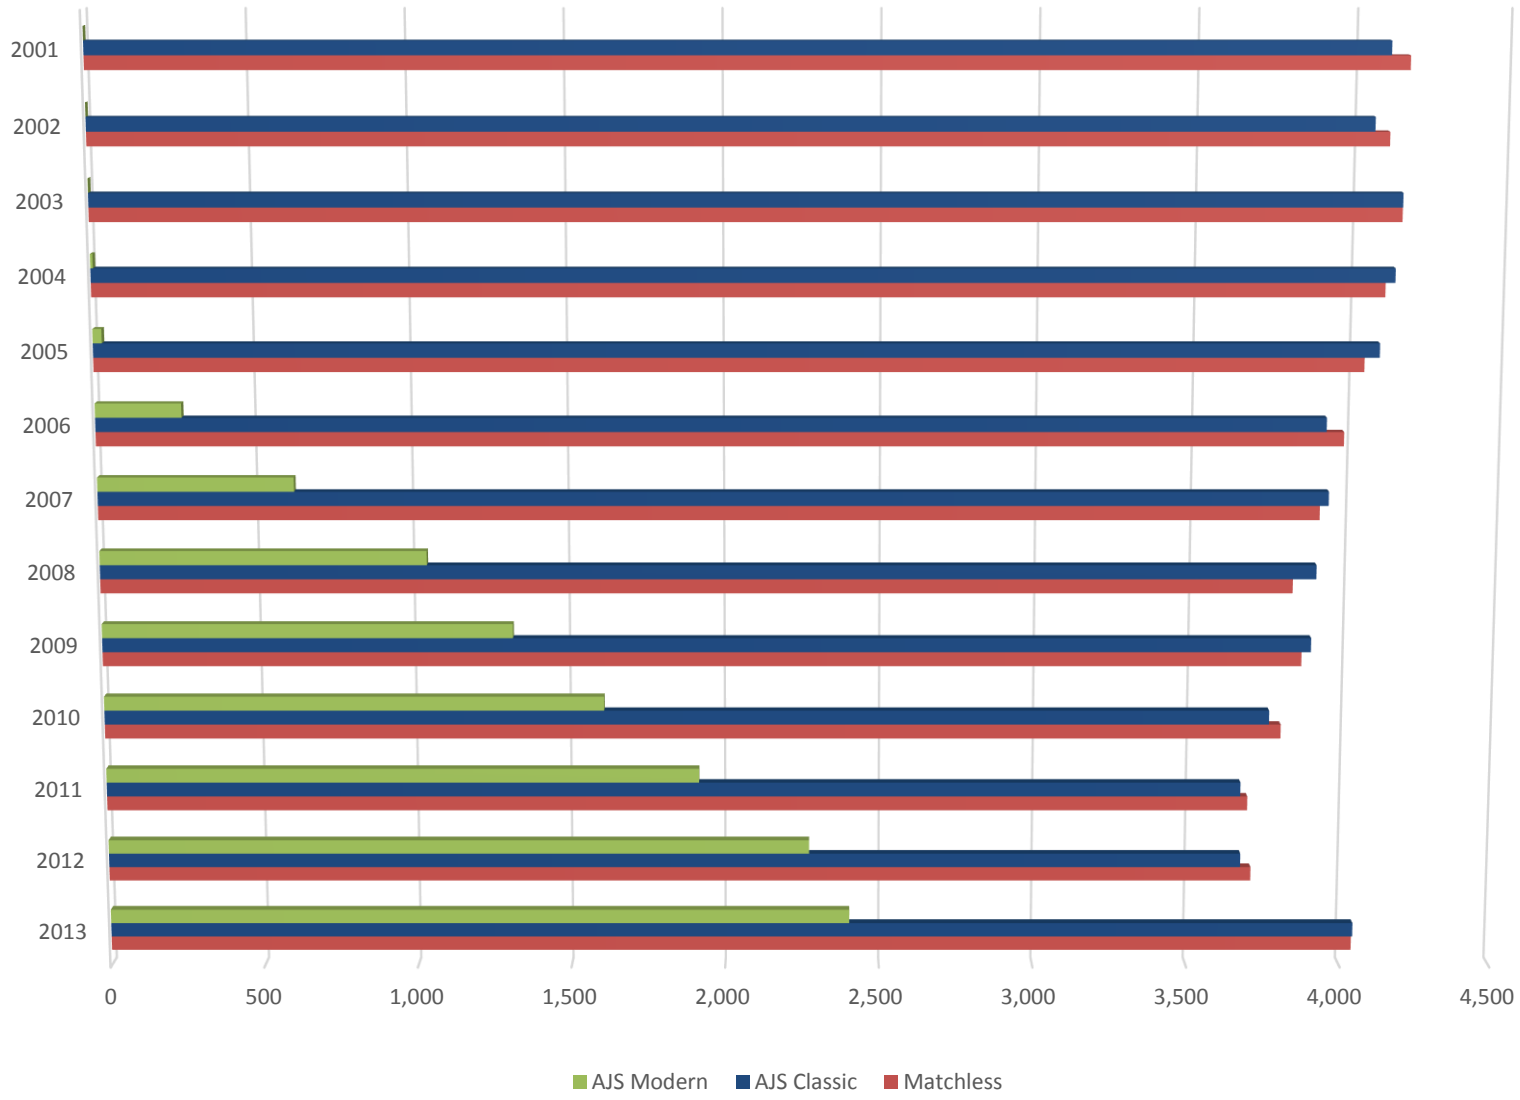

Licensed Machines in the UK

AJS Classic - Licensed and SORN

Matchless Classic - Licensed and SORN

AJS Modern - Licensed and SORN